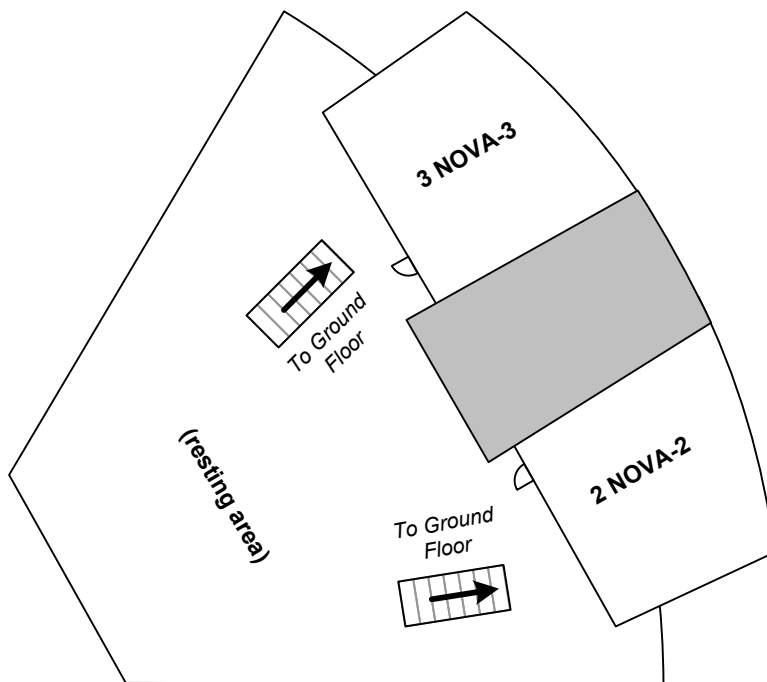

NOVA CONFERENCE VENUE LOWER LEVEL

NOVA CONFERENCE VENUE GROUND LEVEL

E6 / Olav Tryggvasons gate

NOVA CONFERENCE VENUE 4th FLOOR