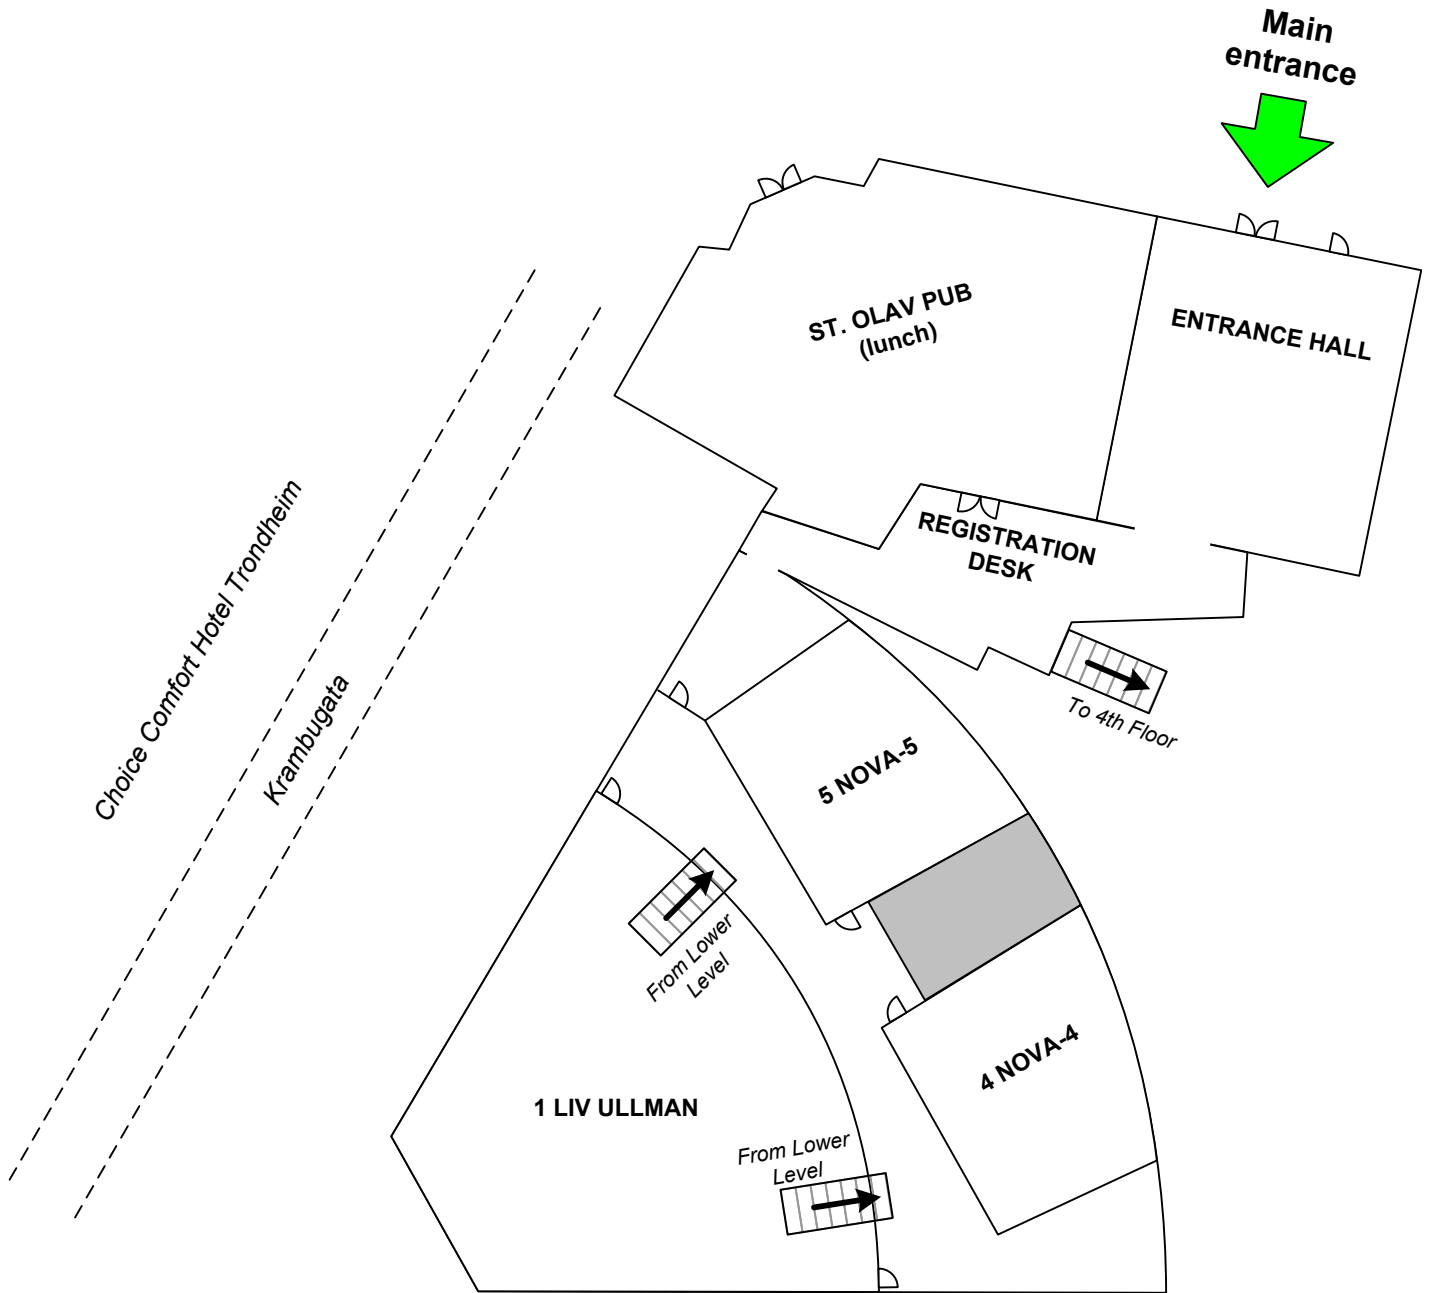

NOVA CONFERENCE VENUE LOWER LEVEL

NOVA CONFERENCE VENUE GROUND LEVEL

E6 / Olav Tryggvasons gate

NOVA CONFERENCE VENUE 4th FLOOR